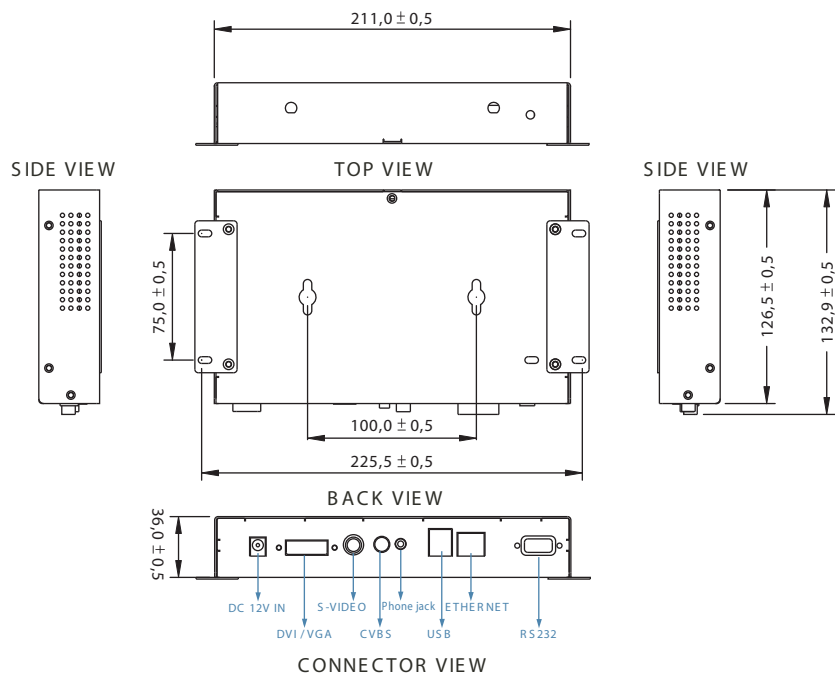

DMD-100

Network Digital Media Player

Drawings