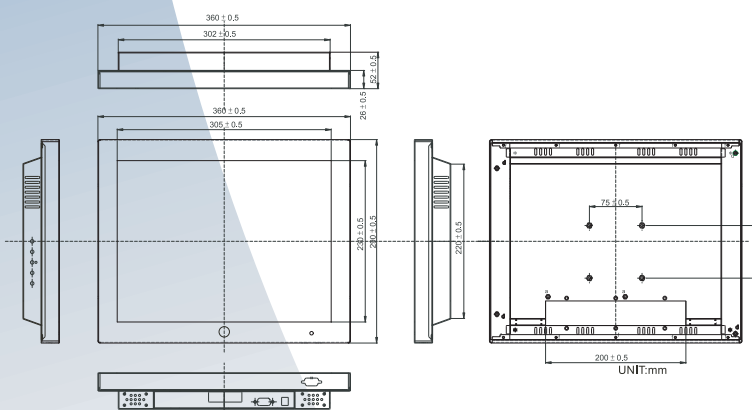

Mechanical Drawing

NO MOTION DETECT

WITH MOTION DETECT