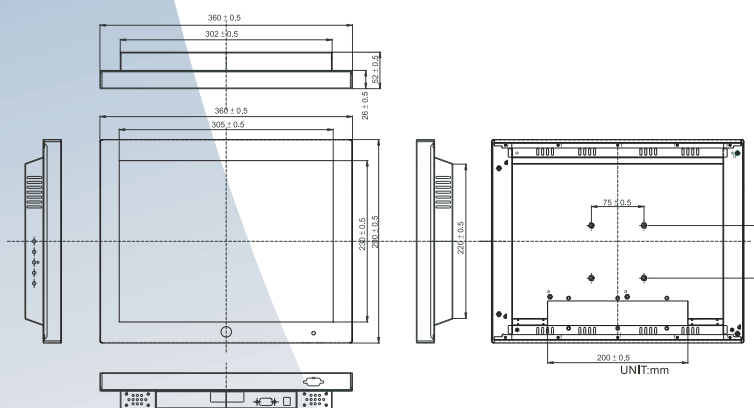

Mechanical Drawing

NO MOTION DETECT

WITH MOTION DETECT