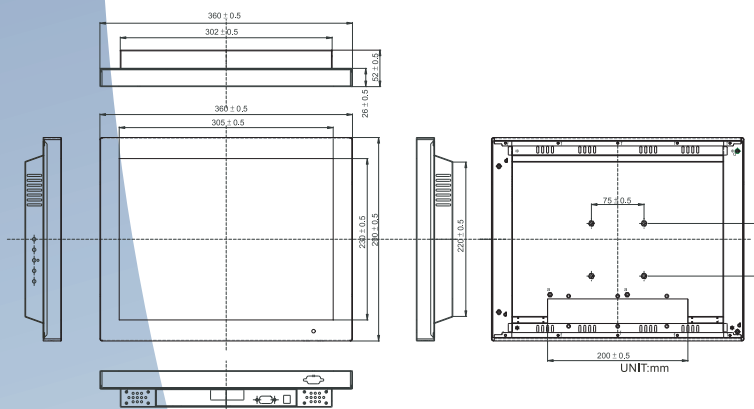

Mechanical Drawing

NO MOTION DETECT

WITH MOTION DETECT