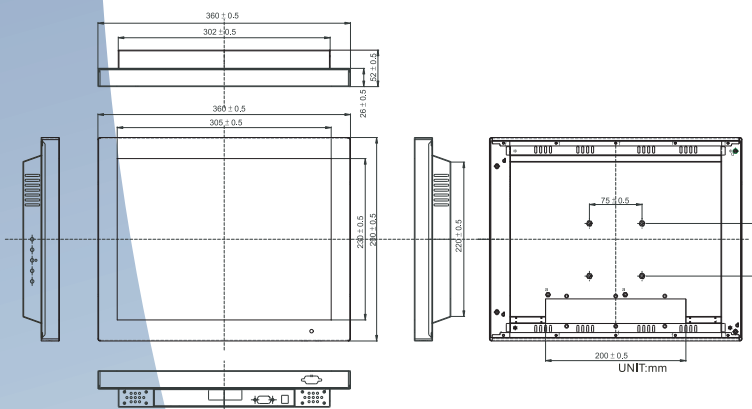

Mechanical Drawing

NO MOTION DETECT

WITH MOTION DETECT