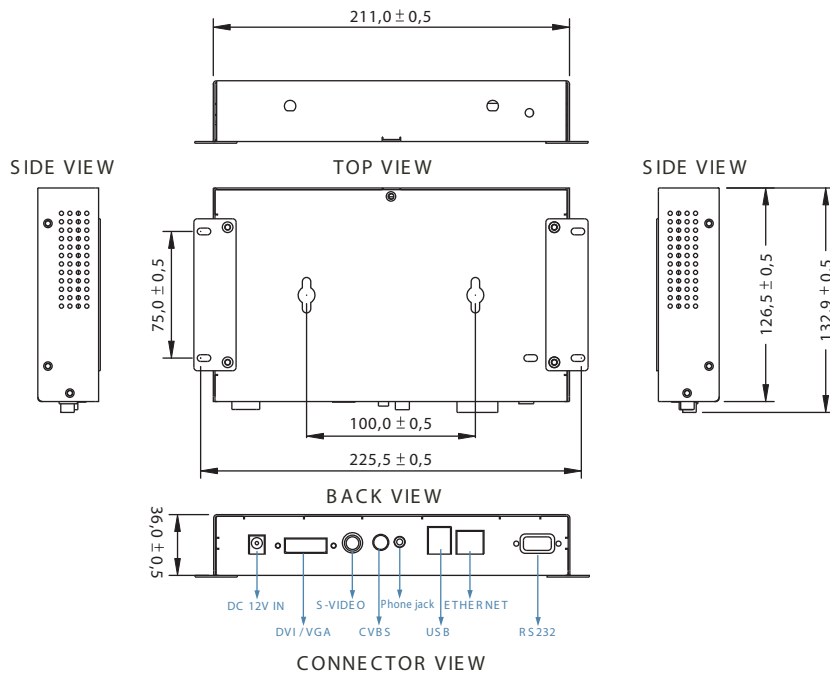

DMD-500HD

HD Network Digital Media Player

Drawings