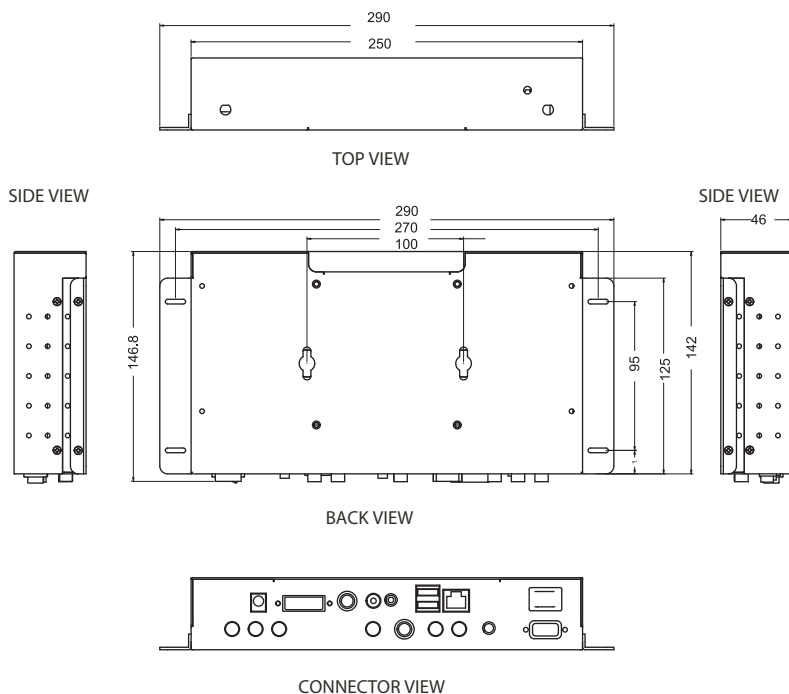

DMD-600HD

HD Network Digital Media Player (w/live video input)

Drawings